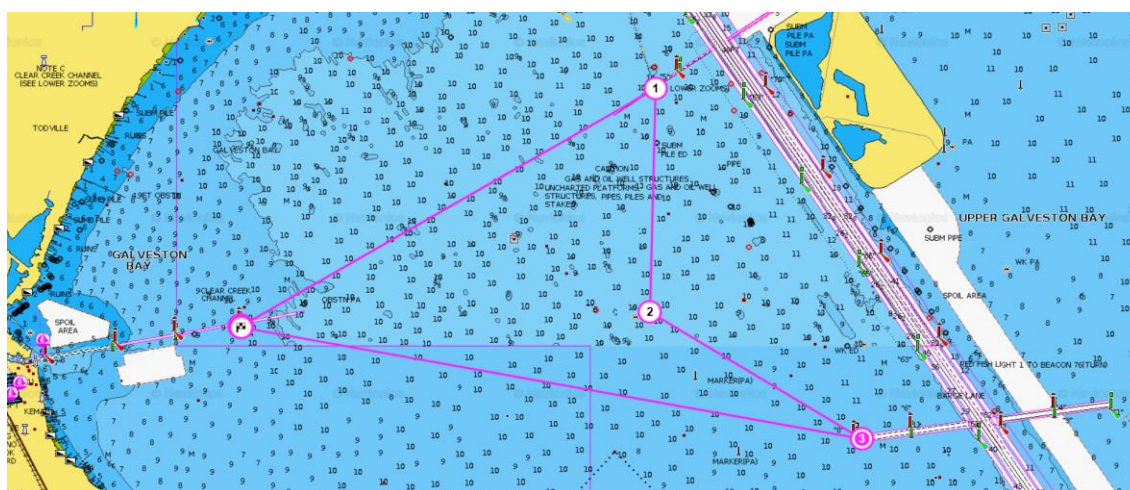

TASS Regatta
Carol Becker Race 2024
PHRF Spinnaker

Course Length: 10.20

Sail #	Boat Name	PHRF	Seconds Per mile	Adjust	Time Adjust	Start Time	Finish Time	RaceQs
5	Toccata	126	0	0		13:26:00		
	Bon Bon	87	39	398	06:38	13:32:38		
41	Spitfire	87	39	398	06:38	13:32:38		

Mark	Lat	Long	Round	Bearing to next mark	Distance to next mark
Clear Lake Channel #1	29° 33.115	94° 59.537	STBD	060	3.10
High Range Mark F	29° 34.668	94° 56.522	STBD	181	1.60
H Mark	29° 33.256	94° 56.552	PORT	122	1.50
South Boaters Cut #8	29° 32.419	94° 55.078	STBD	302	4.00
Clear Lake Channel #1	29° 33.115	94° 59.537	STBD		10.20

INSTRUCTIONS

This is a spinnaker race. THERE MUST BE A WOMAN AT THE HELM AT ALL TIMES FROM START TO FINISH.

The Race Start is between CL#1 and #2. The Race Finish is between CL#1 and the Committee Boat.

The Committee Boat will be due South of the Clear Lake # 1

Standard rules of racing apply. There are no protests. Early overs at the start are expected to return to the Start and do a 360 turn.

Upon completion of the race, you need to record your finish time per GPS. It must be texted to the Race Czar at 713.412.7693